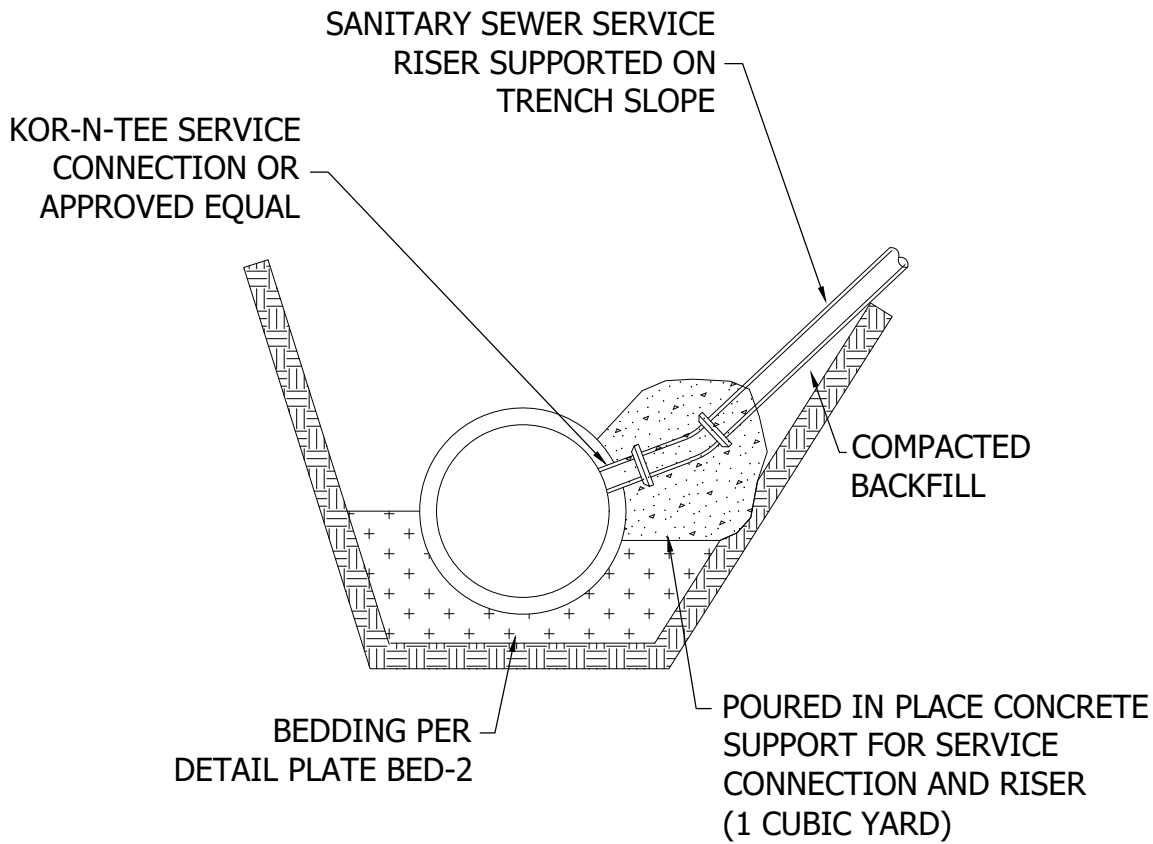

**NOTE:**  
SERVICE CONNECTIONS  
TO BE AT 2 O'CLOCK OR 10 O'CLOCK

**STANDARD DETAILS**  
SERVICE CONNECTION TO RCP

**COTTAGE GROVE, MINNESOTA**

JANUARY 2022

PLATE NO.  
**SER-8**