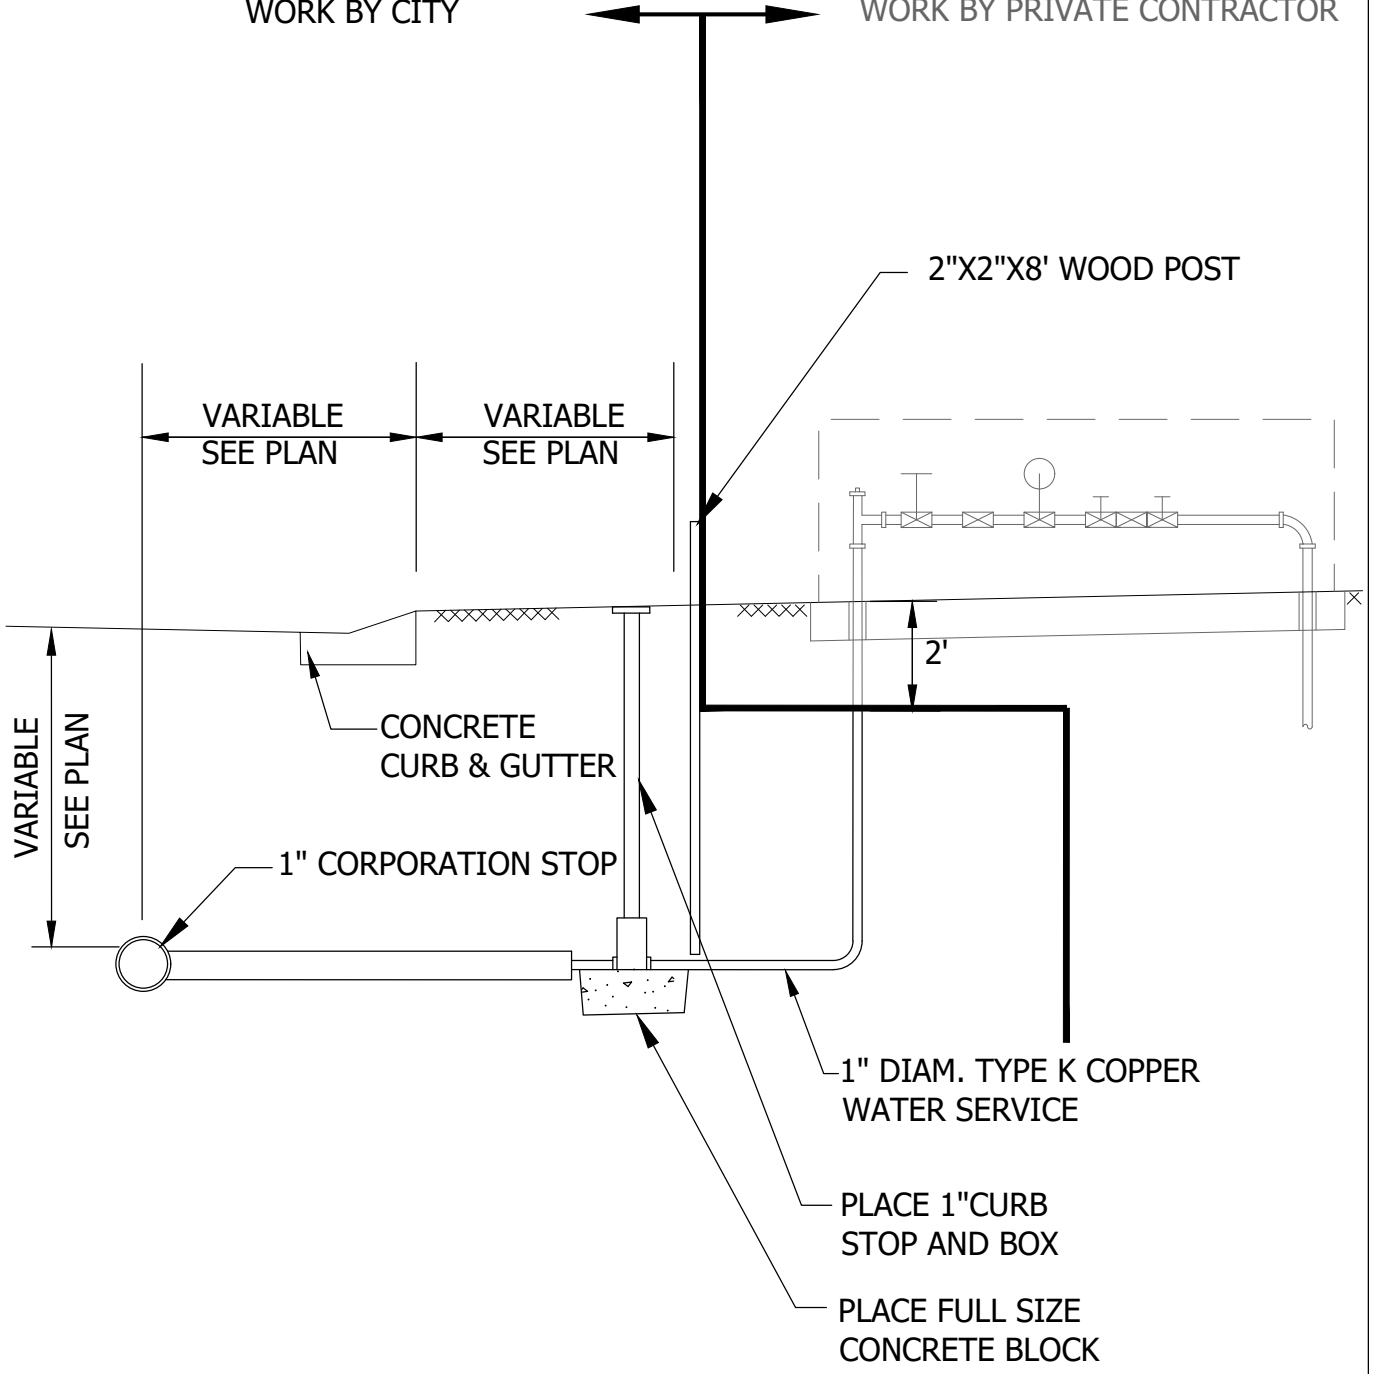

WORK BY CITY

WORK BY PRIVATE CONTRACTOR

STANDARD DETAILS
ISLAND IRRIGATION SERVICE

COTTAGE GROVE, MINNESOTA

JANUARY 2022

PLATE NO.
SER-14