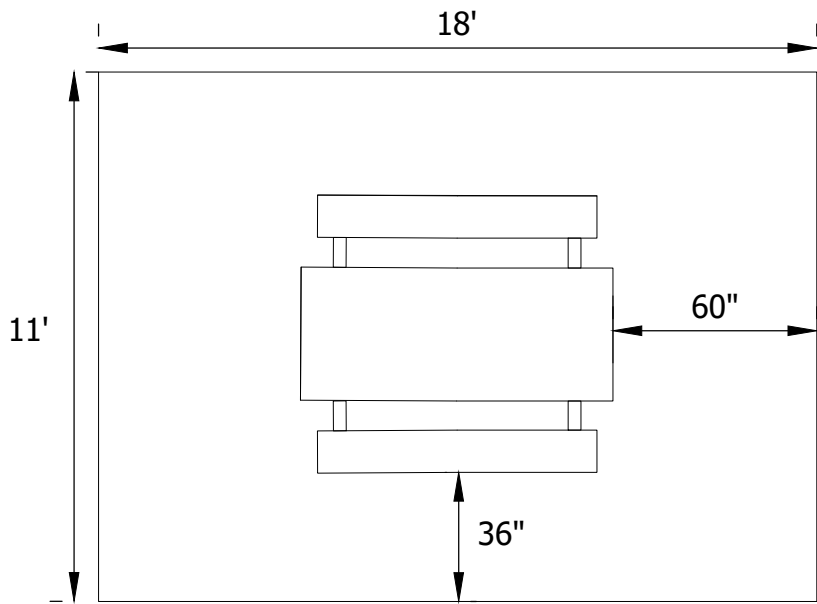

6" CONCRETE

4" AGGREGATE BASE

TOP VIEW

DESCRIPTION	PATTERN
8' TWIN PEDESTAL ADA TABLE WITH SQUARE FRAME	DIAMOND (V)

STANDARD DETAILS

PICNIC TABLE

COTTAGE GROVE, MINNESOTA

JANUARY 2022

PLATE NO.
SPECIAL-1