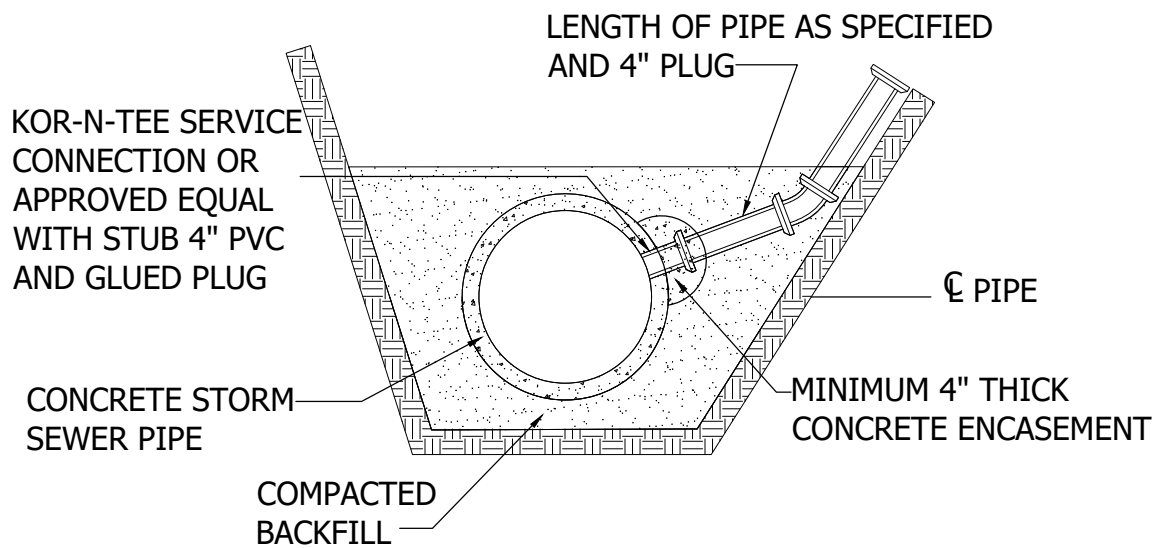

**NOTE:**  
SERVICE CONNECTIONS TO BE  
AT 2 O'CLOCK OR 10 O'CLOCK

**STANDARD DETAILS**  
STORM SEWER SERVICE  
CONNECTION TO RCP  
**COTTAGE GROVE, MINNESOTA**

JANUARY 2022

PLATE NO.  
**STO-22**