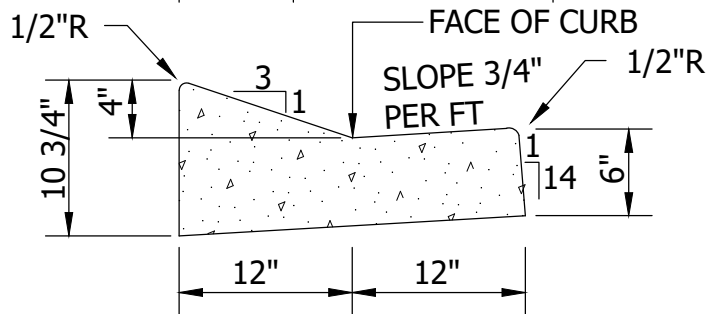

MNDOT B418 MOD

MNDOT B618 MOD

SURMOUNTABLE  
D-412 MOD

SURMOUNTABLE  
D-428 MOD

**STANDARD DETAILS**  
CURB AND GUTTER

**COTTAGE GROVE, MINNESOTA**

JANUARY 2022

PLATE NO.  
**STR-10**