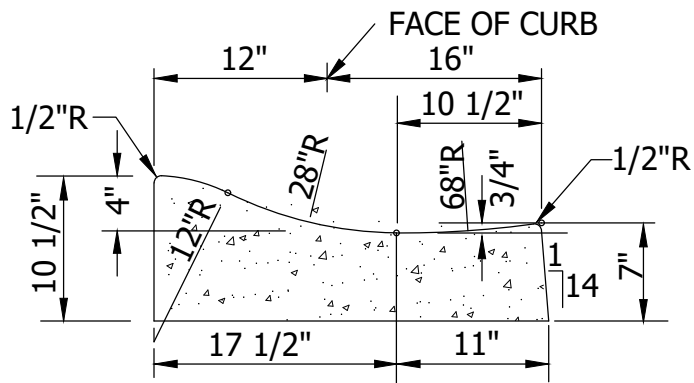

MNDOT B418 MOD

MNDOT B618 MOD

SURMOUNTABLE  
D-412 MOD

SURMOUNTABLE  
D-428 MOD

**STANDARD DETAILS**  
CURB AND GUTTER

**COTTAGE GROVE, MINNESOTA**

JANUARY 2022

PLATE NO.  
**STR-10**