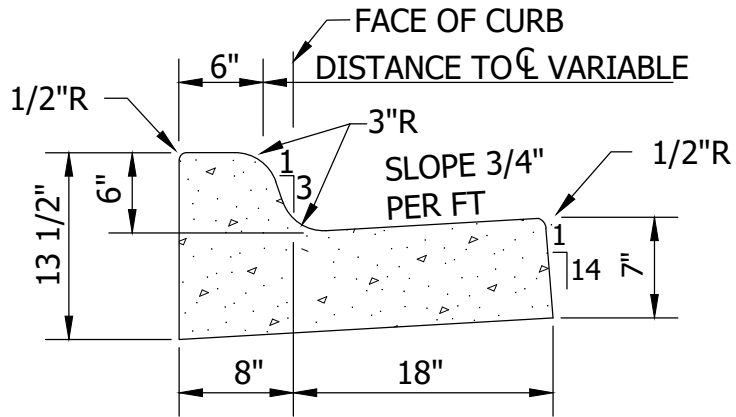

MNDOT B418 MOD

MNDOT B618 MOD

SURMOUNTABLE  
D-412 MOD

SURMOUNTABLE  
D-428 MOD

**STANDARD DETAILS**  
CURB AND GUTTER

**COTTAGE GROVE, MINNESOTA**

JANUARY 2022

PLATE NO.  
**STR-10**