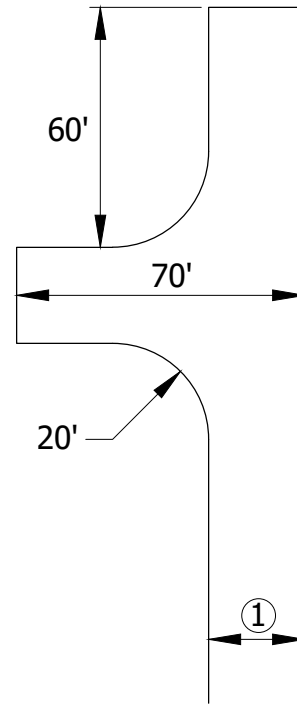

"T" TYPE

HAMMERHEAD
OR BRANCH
TYPE

CUL-DE-SAC

NOTE:

① MATCH EXISTING STREET WIDTH.

STANDARD DETAILS
TEMPORARY TURNAROUND

COTTAGE GROVE, MINNESOTA

JANUARY 2022

PLATE NO.
STR-27