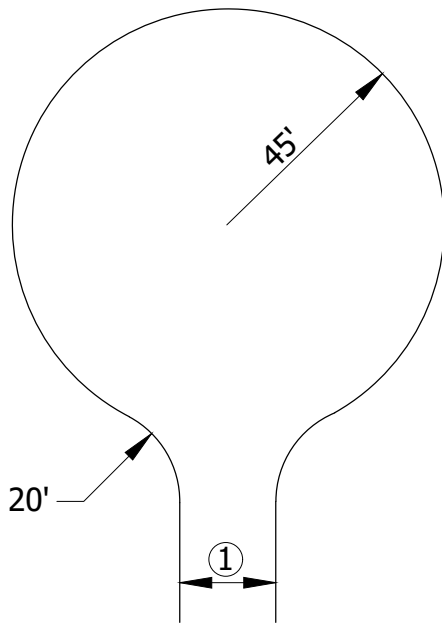

"T" TYPE

HAMMERHEAD
OR BRANCH
TYPE

CUL-DE-SAC

NOTE:

① MATCH EXISTING STREET WIDTH.

STANDARD DETAILS
TEMPORARY TURNAROUND

COTTAGE GROVE, MINNESOTA

JANUARY 2022

PLATE NO.
STR-27