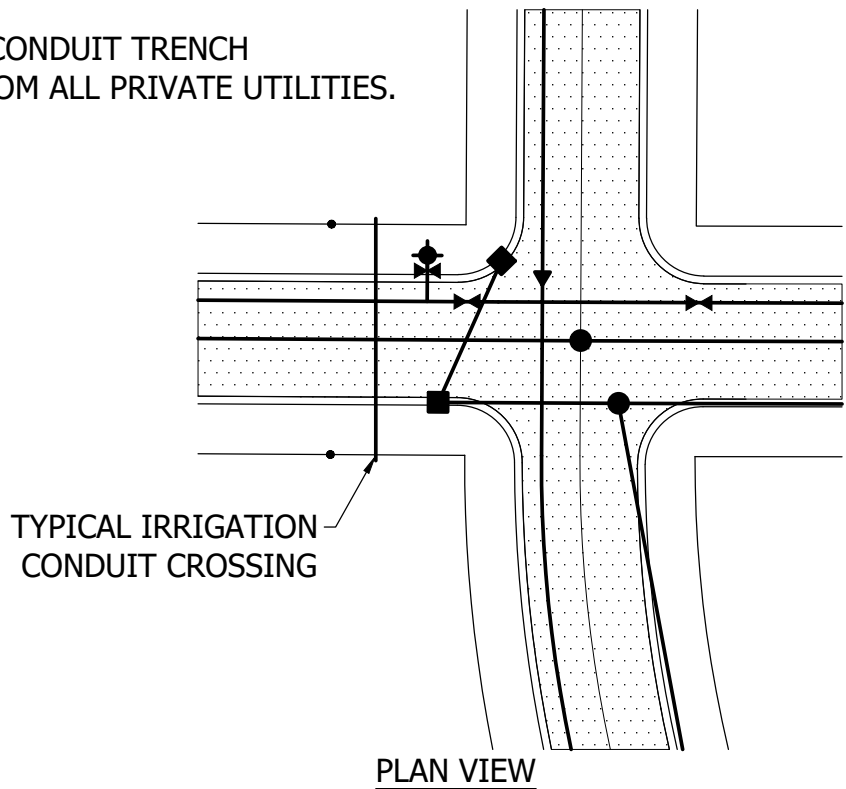

NOTE:  
IRRIGATION CONDUIT TRENCH  
SEPARATE FROM ALL PRIVATE UTILITIES.

CROSS SECTION

TRENCH CROSS SECTION  
AT CONDUIT CROSSING

**STANDARD DETAILS**  
DIP IRRIGATION CONDUIT CROSSING  
**COTTAGE GROVE, MINNESOTA**

JANUARY 2022

PLATE NO.  
**STR-38**