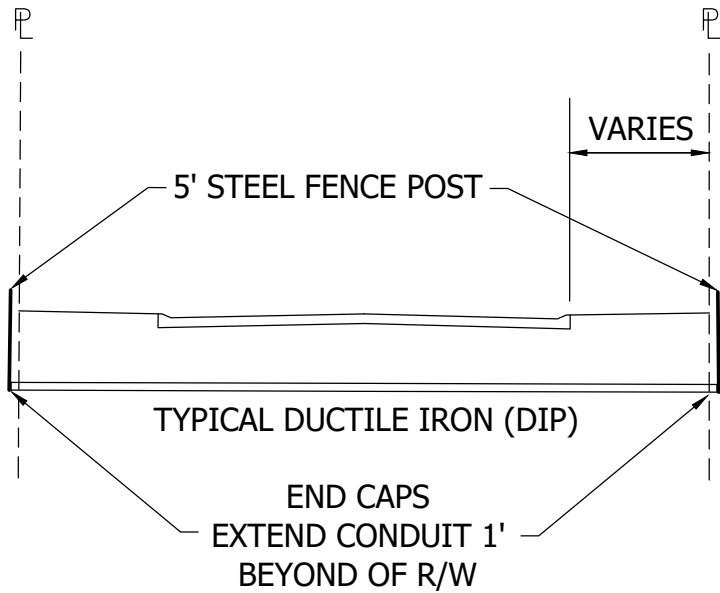

NOTE:  
IRRIGATION CONDUIT TRENCH  
SEPARATE FROM ALL PRIVATE UTILITIES.

CROSS SECTION

TRENCH CROSS SECTION  
AT CONDUIT CROSSING

**STANDARD DETAILS**  
DIP IRRIGATION CONDUIT CROSSING  
**COTTAGE GROVE, MINNESOTA**

JANUARY 2022

PLATE NO.  
**STR-38**