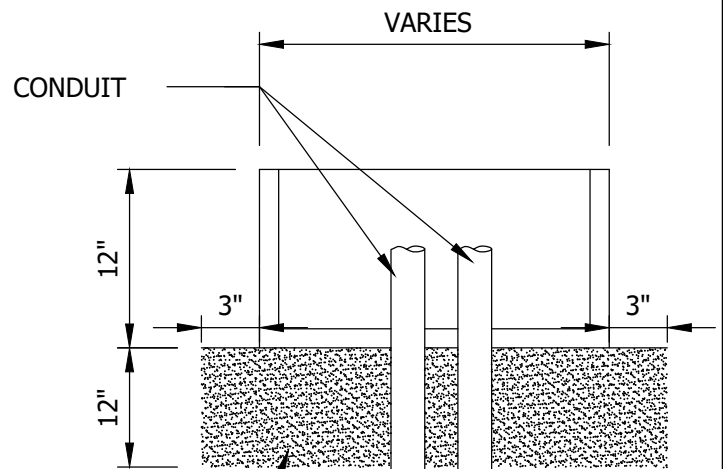

24" HEIGHT HANDHOLE AS SPECIFIED

12" HEIGHT HANDHOLE AS SPECIFIED

COARSE FILTER AGG.  
MNDOT SPEC. 3149.2.H MOD.

**STANDARD DETAILS**  
LIGHTING HANDHOLE

**COTTAGE GROVE, MINNESOTA**

JANUARY 2022

PLATE NO.  
**LGT-1**