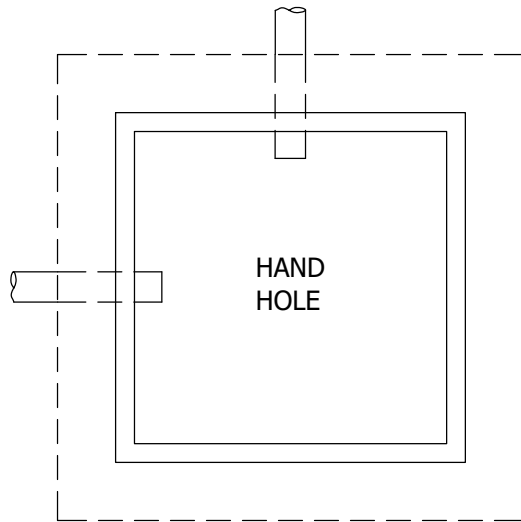

24" HEIGHT HANDHOLE AS SPECIFIED

12" HEIGHT HANDHOLE AS SPECIFIED

COARSE FILTER AGG.  
MNDOT SPEC. 3149.2.H MOD.

**STANDARD DETAILS**  
LIGHTING HANDHOLE

**COTTAGE GROVE, MINNESOTA**

JANUARY 2022

PLATE NO.  
**LGT-1**