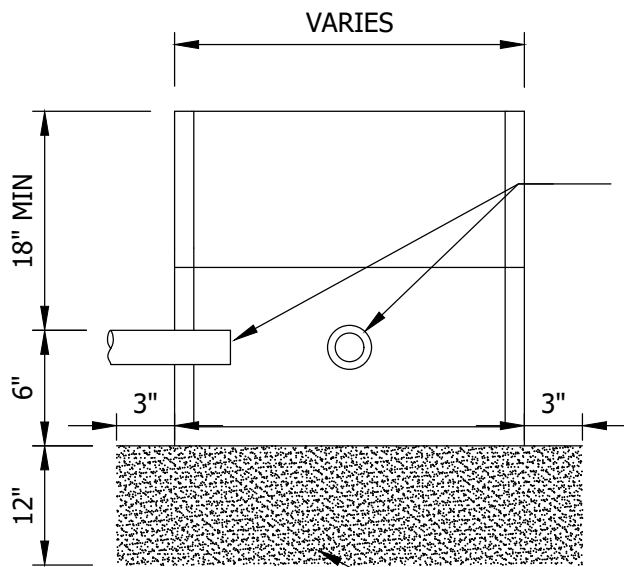

24" HEIGHT HANDHOLE AS SPECIFIED

12" HEIGHT HANDHOLE AS SPECIFIED

COARSE FILTER AGG.  
MNDOT SPEC. 3149.2.H MOD.

**STANDARD DETAILS**  
LIGHTING HANDHOLE

**COTTAGE GROVE, MINNESOTA**

JANUARY 2022

PLATE NO.  
**LGT-1**