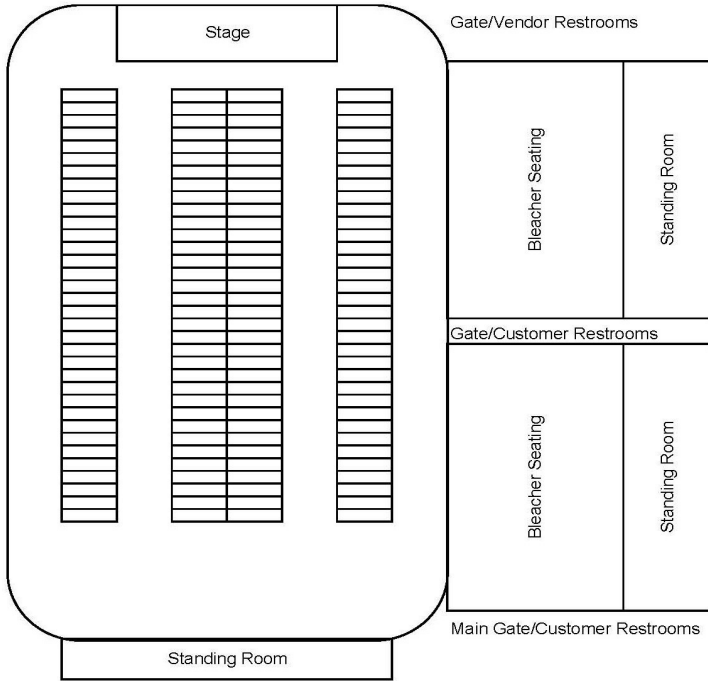

## Floor Dimensions

Total Ice - 17,000 square feet

## Seating Capacity

Bleacher Seating - 600

Event Floor - 1,200

### Cottage Grove Ice Arena General Assembly Floor Plan

Details  
 Floor Seating - 1,200  
 Bleacher Seating - 600  
 Standing Room - 300