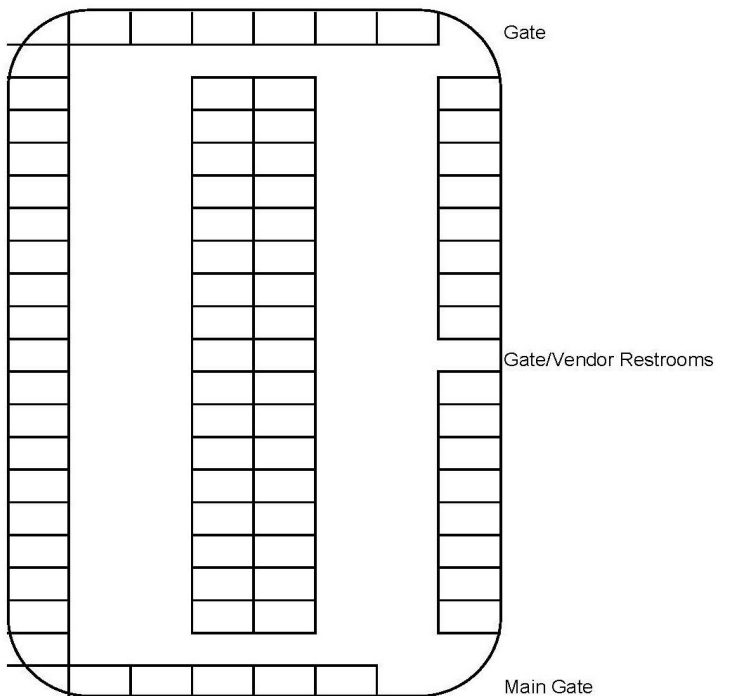

## Floor Dimensions

Total Ice - 17,000 square feet

## Seating Capacity

Bleacher Seating - 600

Event Floor - 1,200

### Cottage Grove Ice Arena General Assembly Floor Plan

Details  
 Floor Seating - 1,200  
 Bleacher Seating - 600  
 Standing Room - 300

### Cottage Grove Ice Arena Trade Show Floor Plan

Details  
 82 Booth Spaces  
 10' x 10' Booth Spaces